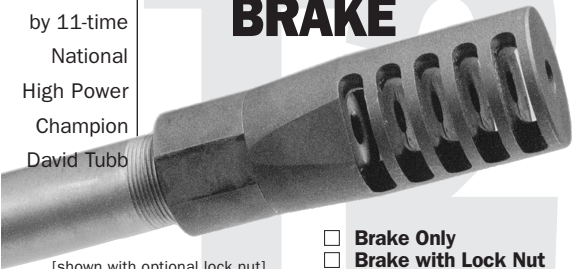

SSSinc.

www.SuperiorShootingSystems.com

TUBB 2000

DIRECT INSTALLATION ON TUBB 2000 THREADED BARREL OR CAN BE CUSTOM INSTALLED

CUSTOM MUZZLE BRAKE

INCREDIBLY EFFECTIVE!

FIVE TUNED PORTS

ROTATION-ADJUSTABLE

OPTIONAL LOCK-NUT TO

TUNE VIBRATIONAL NODES

ACCESSORY
PRODUCTS
engineered
by 11-time
National
High Power
Champion
David Tubb

[shown with optional lock nut]

- Brake Only
- Brake with Lock Nut

Superior Shooting Systems Inc.